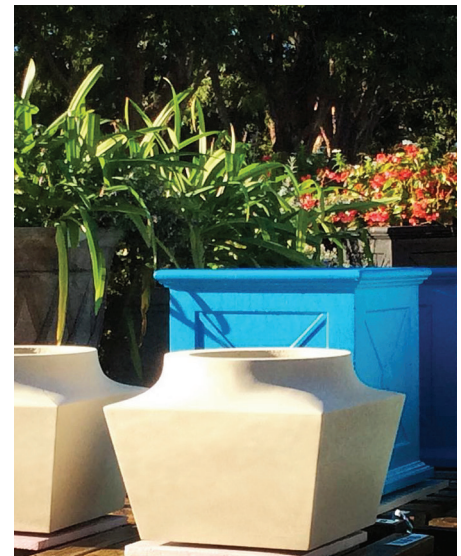

LONGSHADOW®

Dry Cast Limestone

MISSION PLANTER

The **Mission Planter** is inspired by simple, sturdy adobe designs developed at Spanish Missions throughout the South West.

Mission 24 Planter
LS 9790

24.5" high
31" square
24.5" square base
795 lb.

Natural Dry Cast Limestone, LS 0009,
reflecting golden early morning light.

Satin Painted Finish - Boat Blue, LS P193
and Baby Blue, LS P190, Allen Planter Box, LS 9632.

Mission 15 Planter
LS 9789

15.5" high
19.5" square
15" square base
145 lb.